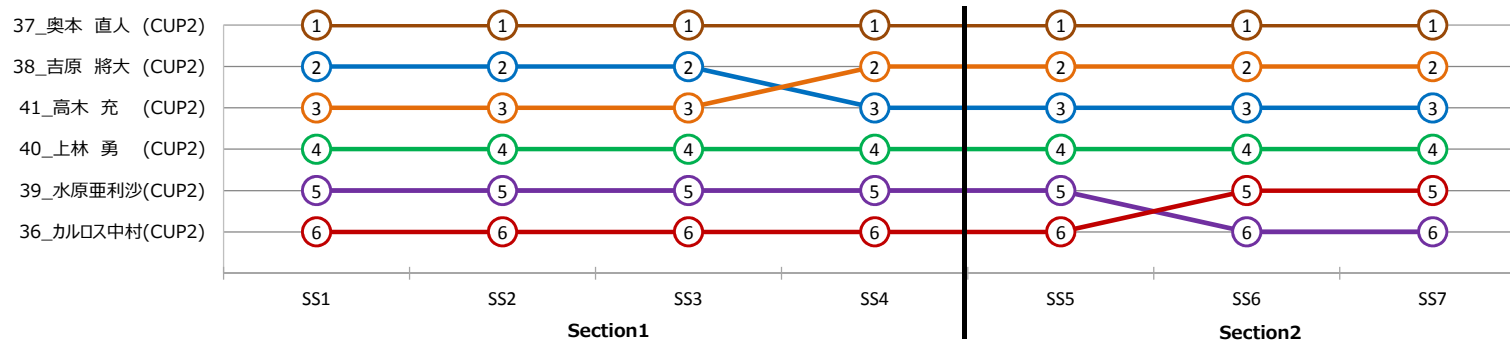

TRDCUP2 Class \_ AfterStageTotalTimeRankingChart

TRDCUP2 Class\_ StageTimeRankingChart