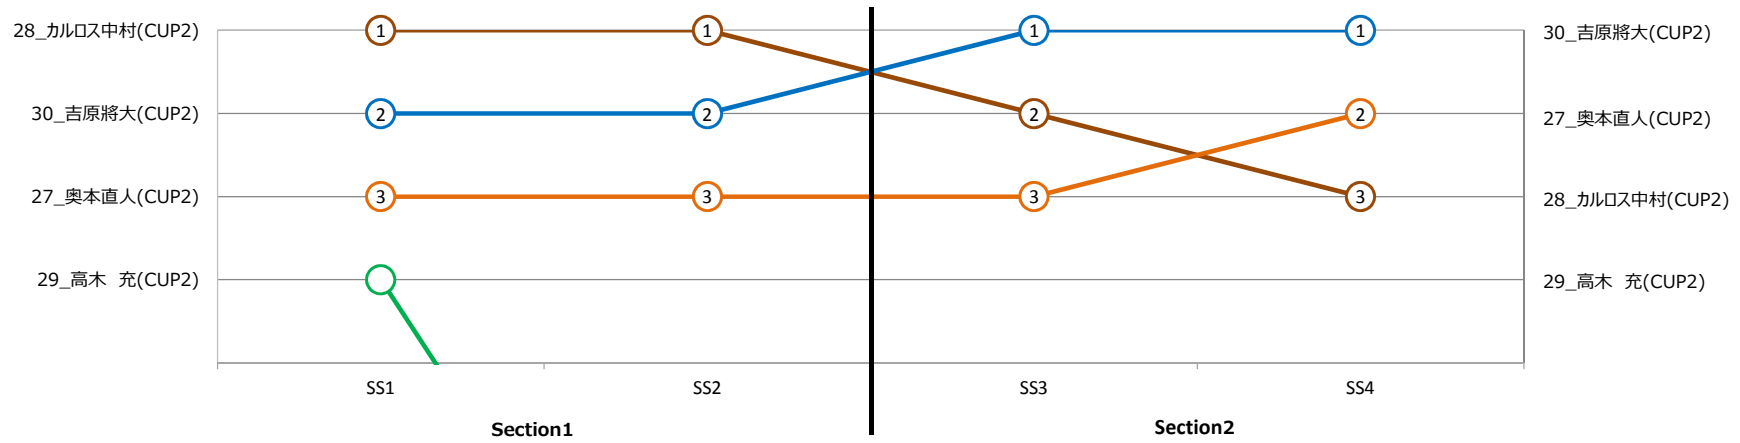

TRDCUP2 Class \_ AfterStageTotalTimeRankingChart

TRDCUP2 Class\_ StageTimeRankingChart